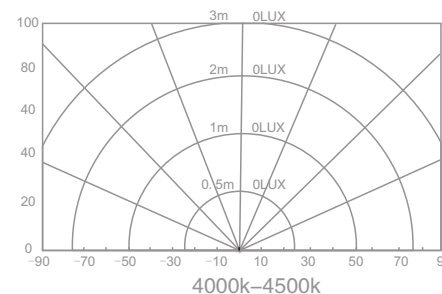

Optoelectronic

Illumination the centre