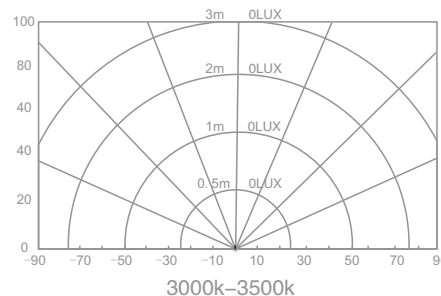

Optoelectronic

Illumination the centre