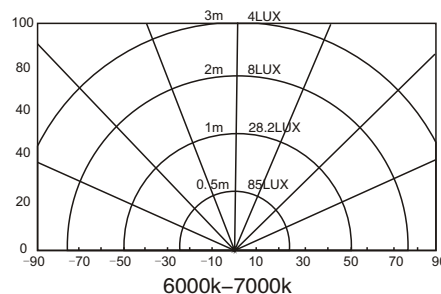

Optoelectronic

Illumination the centre