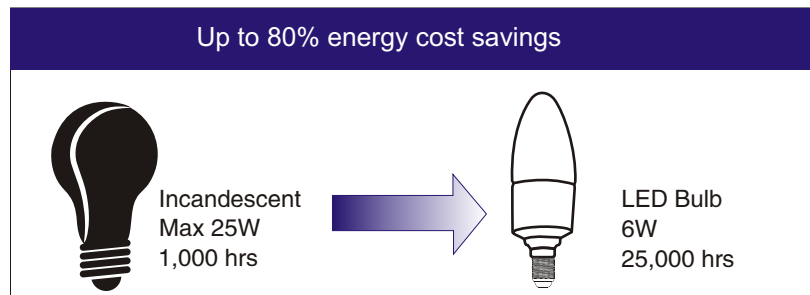

LED球泡灯特点:

LED球泡灯采用超高亮度的LED作为光源光色舒适, 无频闪, 无紫外线辐射, 造型美观大方.

球泡灯灯罩采用防爆仿磨砂玻璃罩, 透光好