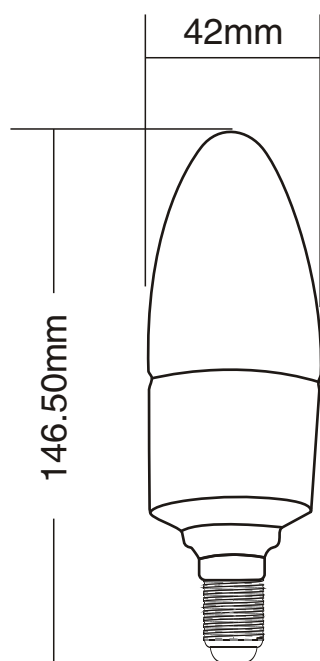

Product Specification

Specification table

Part No.	Color Temperature	Initial Lighting	Size	Wattage	LED Base
LT-HPC-6W	Day Light (6000k-7000k)	320LM	∅ 42 × 146.5mm	6W ± 10%	E14/E27
LT-HPC-6W	Cool White(4000k-4500k)	305LM			
LT-HPC-6W	Warm White(3000k-3500k)	290LM			

Physical Dimension