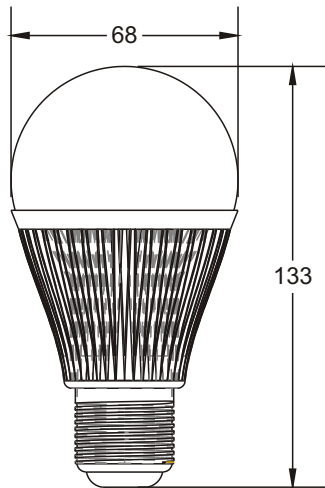

Physical Dimension

Optoelectronic

Candle Power Distribution Curve

Illumination the centre
(6000-7000K)

Installation Illustration

ShenZhen LEDTEK Optoelectronics Technology Co., Ltd

ADD: 7th Floor, No. 2 building, 1 Liuxian Road, Block 67, Jia'an High Tech Industrial Park, Bao'an Shenzhen China 518102
 TEL: 0755-26785388 FAX: 0755-26788290
 E-mail: sales@ledtek.com.cn Http://www.ledtek.com.cn