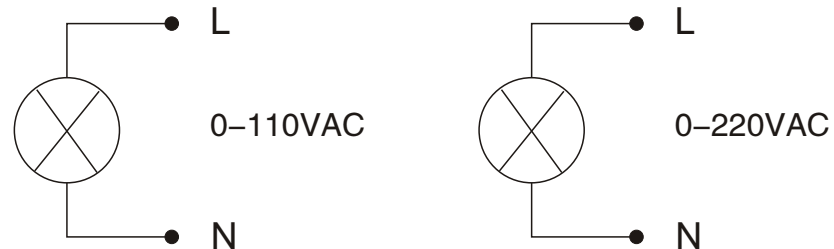

Physical Dimension

Optoelectronic

Candle Power Distribution Curve

Illumination the centre
(6000-7000K)

Installation Illustration

ShenZhen LEDTEK Optoelectronics Technology Co., Ltd

ADD: 7th Floor, No. 2 building, 1 Liuxian Road, Block 67, Jia'an High Tech Industrial Park, Bao'an Shenzhen China 518102
 TEL: 0755-26785388 FAX: 0755-26788290
 E-mail: sales@ledtek.com.cn Http://www.ledtek.com.cn