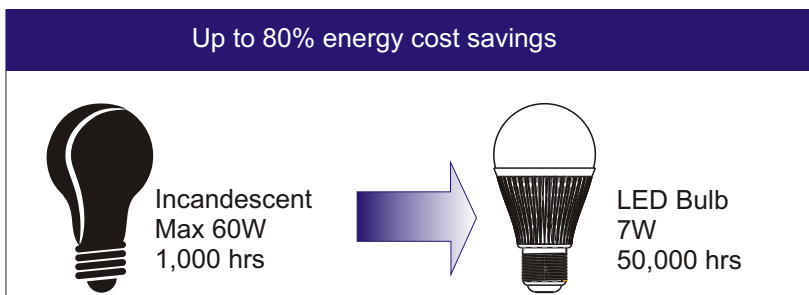

LED Dimmable Bulb Series (球泡灯系列)

--LT-HPBD-7W

Feature:

With super bright LED light source. This LED bulb provides cozy and gentle light without flashing or UV radiation. It's small-sized, dimmable in 0-110VAC/0-220VAC, easy to install. With milk white glass cover, good light permeation.

LED 球泡灯特点:

LED球泡灯采用超高亮度的LED作为光源光色舒适, 可调光, 无紫外线辐射, 造型美观大方.

球泡灯灯罩采用防爆仿磨砂玻璃罩, 透光好, 颜色优美

CE
RoHS

ShenZhen LEDTEK Optoelectronics Technology Co., Ltd
 ADD: 7th Floor, No. 2 building, 1 Liuxian Road, Block 67, Jia'an High Tech Industrial Park, Bao'an Shenzhen China 518102
 TEL: 0755-26785388 FAX: 0755-26788290
 E-mail: sales@ledtek.com.cn Http://www.ledtek.com.cn

Remark:

1. It is Non-waterproof.
2. Rating Voltage: 0-110VAC/0-220VAC are available.
3. Quantity of LED can design as per client requirement.

Basic Specification

Light Source	High-power LED
Color Temperature	Day light (6000K-7000K) Cool White (4000K-4500K) Warm White (3000K-3500K)
LifeSpan	* 50, 000Hours
Shell	Aluminium body/Glass Bulb