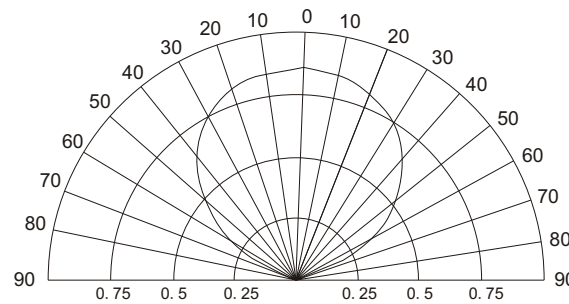

Physical Dimension

Optoelectronic

Candle Power Distribution Curve

Illumination the centre
(6000-7000K)

Installation Illustration

ShenZhen LEDTEK Optoelectronics Technology Co., Ltd

ADD: 7th Floor, No. 2 building, 1 Liuxian Road, Block 67, Jia'an High Tech Industrial Park, Bao'an Shenzhen China 518102
 TEL: 0755-26785388 FAX: 0755-26788290
 E-mail: sales@ledtek.com.cn Http://www.ledtek.com.cn