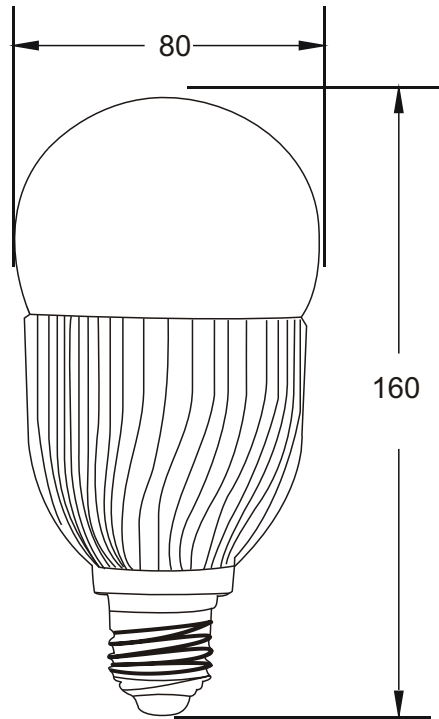

Specification table

Part No.	Color Temperature	Initial lighting	Size	Wattage	Base
LT-HPB-9W	DayLight (6000k-7000k)	560	∅ 80x163mm	9W ± 10%	E27/E26/B22
LT-HPB-9W	CoolWhite (4000k-4500k)	530			
LT-HPB-9W	WarmWhite (3000k-3500k)	500			

Physical Dimension