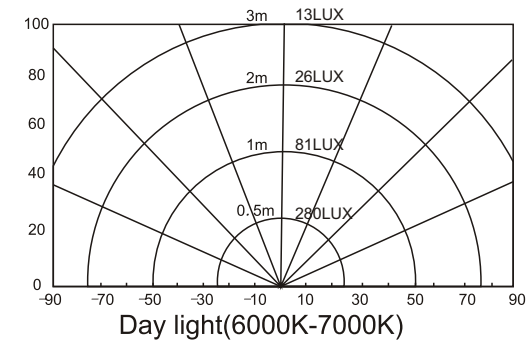

Illumination the centre