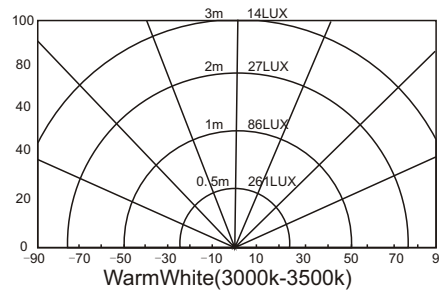

Illumination the centre