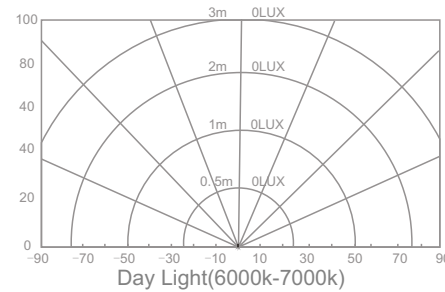

Illumination the centre