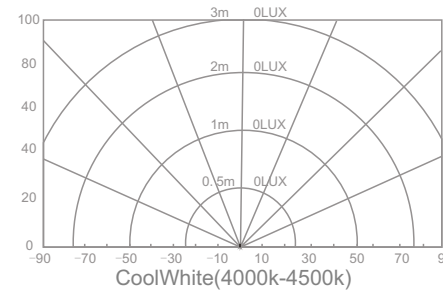

Illumination the centre