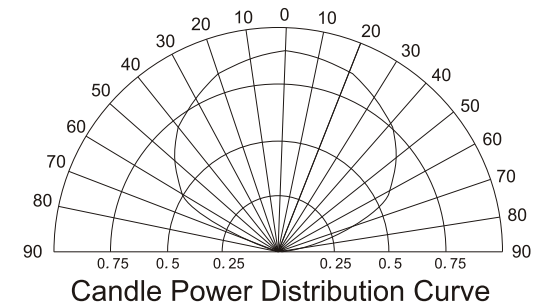

Optoelectronic

Installation Illustration