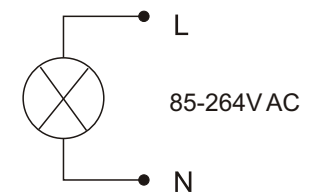

Installation Illustration