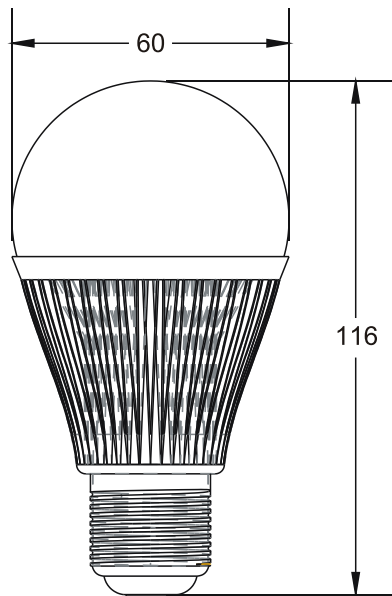

## Beam Angle Specification

View Angle	180 degree
------------	------------

CE RoHS

\* Tj=25°

## Physical Dimension