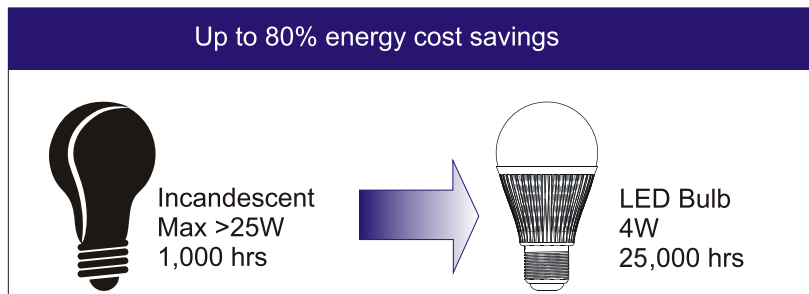

LED Bulb Series (球泡灯系列)

--LT-HPB-4W

【规格书】

Feature:

With super bright LED light source. This LED bulb provides cozy and gentle light without flashing or UV radiation. It's small-sized, easy to install, and looks nice. With milk white glass cover, good light permeation.

LED球泡灯特点:

LED球泡灯采用超高亮度的LED作为光源光色舒适, 无频闪, 无紫外线辐射, 造型美观大方.

球泡灯灯罩采用防爆仿磨砂玻璃罩, 透光好

CE

RoHS

ShenZhen LEDTEK Optoelectronics Technology Co., Ltd

ADD: 7th Floor, No. 2 building, 1 Liuxian Road, Block 67, Jia'an High Tech Industrial Park, Bao'an Shenzhen China 518102
TEL: 0755-26785388 FAX: 0755-26788290
E-mail: sales@ledtek.com.cn Http://www.ledtek.com.cn

Remark :

1. It is Non-waterproof.
2. Rating Voltage: 85-264VAC are available.
3. Quantity of LED can design as per client requirement.

Basic Specification

Light Source	High-power LED
Color Temperature	Day light (6000K-7000K) Cool White (4000K-4500K) Warm White (3000K-3500K)
LifeSpan	*25,000Hours
Shell	Aluminium body/Glass Bulb