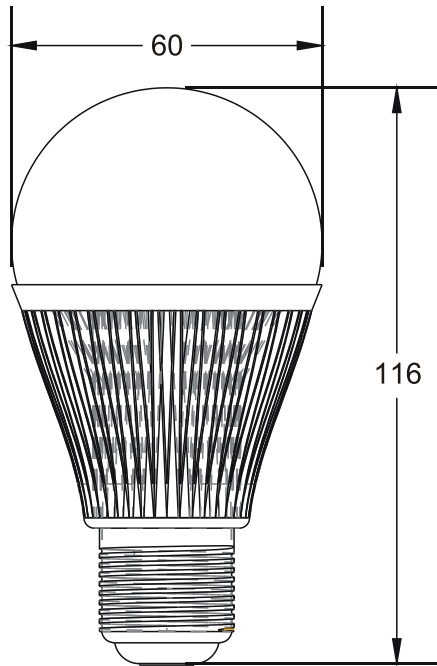

Specification table

Part No.	Color Temperature	Initial lighting	Size	Wattage	Base
LT-HPB-4W	DayLight (6000k-7000k)	240	Ø60 X116mm	4W ± 10%	E27/E26/B22
LT-HPB-4W	CoolWhie (4000k-4500k)	225			
LT-HPB-4W	WoolWhie (3000k-3500k)	210			

Physical Dimension