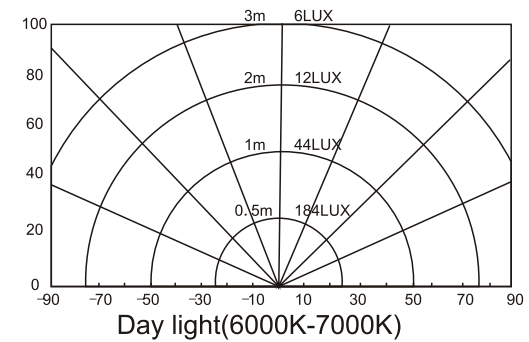

Illumination the centre