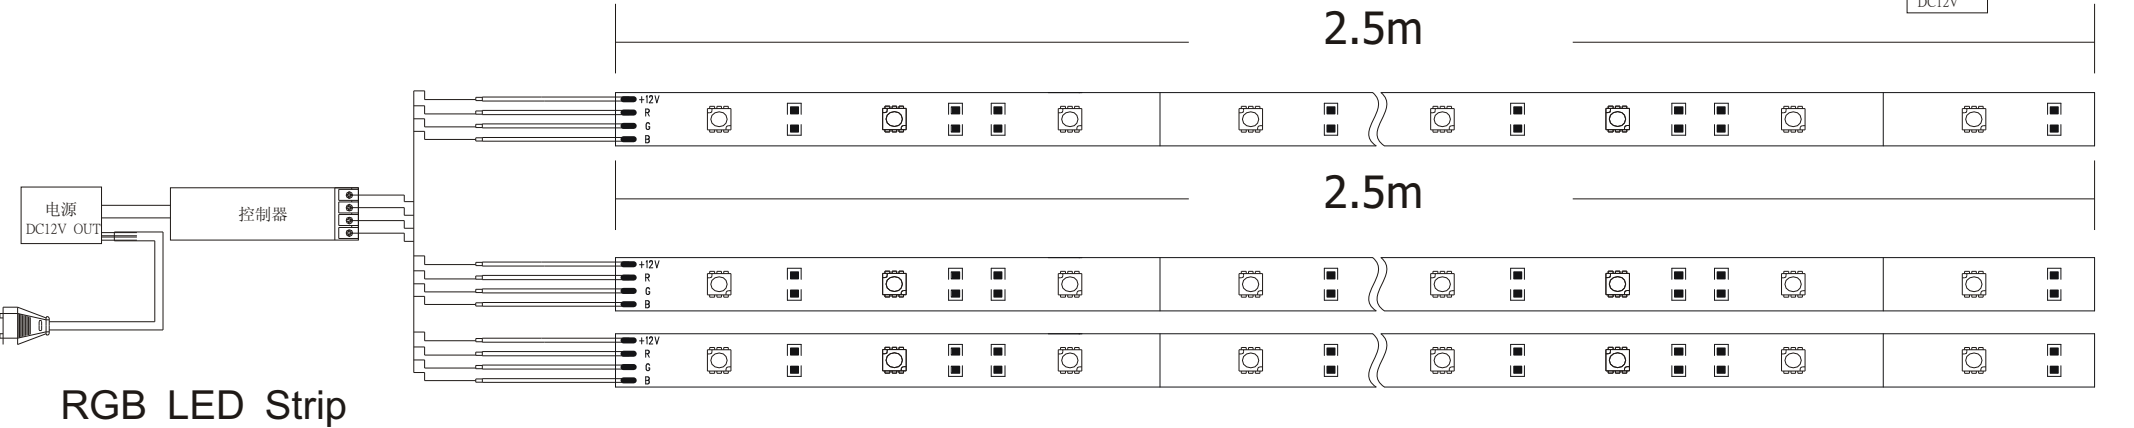

RGB LED Strip