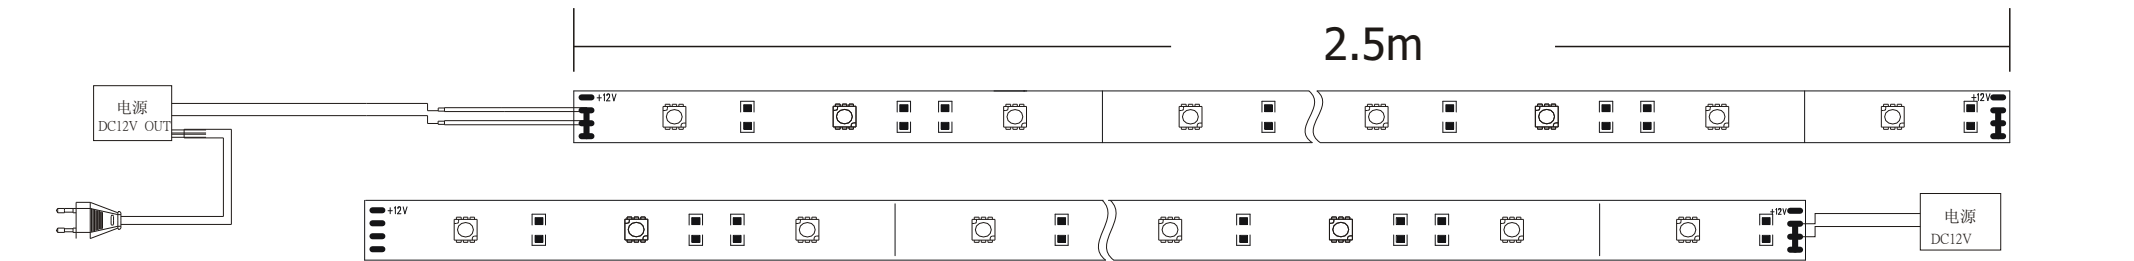

Single color LED Strip

ShenZhen LEDTEK Optoelectronics Technology Co., Ltd
ADD: 7th Floor, No. 2 building, 1 Liuxian Road, Block 67, Jia'an High Tech Industrial Park, Bao'an Shenzhen China 518102
TEL: 0755-26785388 FAX: 0755-26788290
E-mail: sales@ledtek.com.cn Http://www.ledtek.com.cn

● 深圳市镭泰光电科技有限公司
地址: 深圳市宝安区67区留仙一路甲岸科技园2号7楼
电话: 0755-26785388 传真: 0755-26788290
邮箱: sales@ledtek.com.cn Http://www.ledtek.com.cn