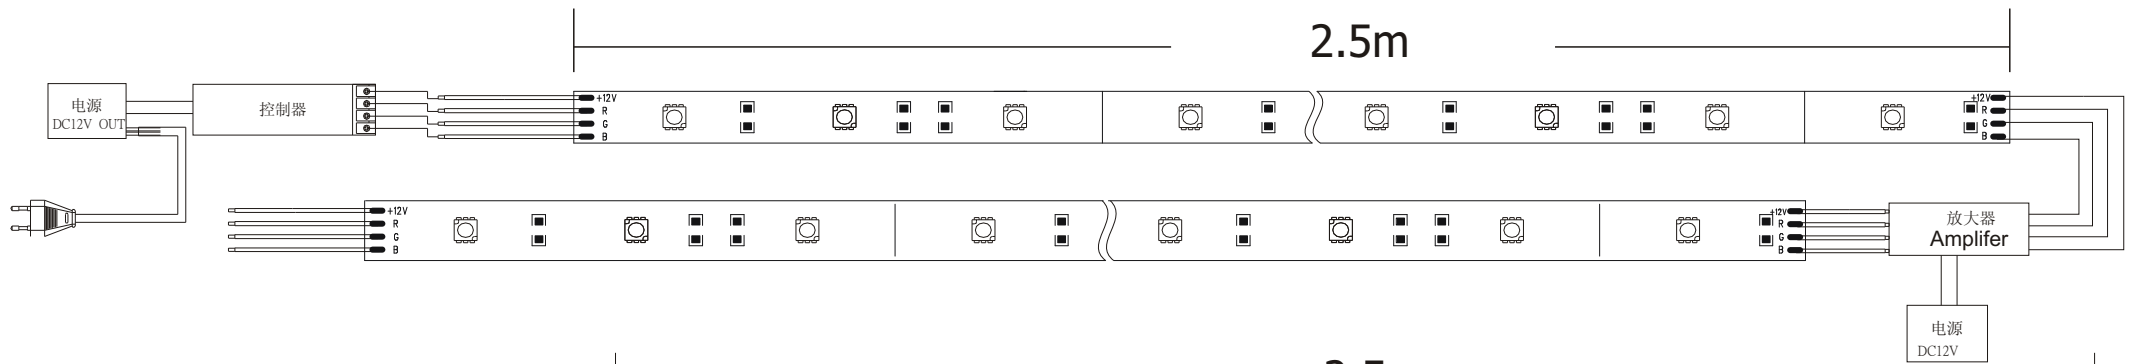

RGB LED Strip