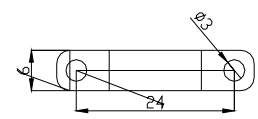

LED

DC12V+
Red color LED DC12V-
Green color LED DC12V-
Blue color LED DC12V-

unit: mm
(单位: 毫米)

ShenZhen LEDTEK Optoelectronics Technology Co., Ltd
ADD: 7th Floor, No.2 building, 1 Liuxian Road, Block 67, Jia'an High Tech Industrial Park, Bao'an Shenzhen China 518102
TEL: 0755-26785388 FAX: 0755-26788290
E-mail: sales@ledtek.com.cn Http://www.ledtek.com.cn

● **深圳市镭泰光电科技有限公司**
地址: 深圳市宝安区67区留仙一路甲岸科技园2号7楼
电话: 0755-26785388 传真: 0755-26788290
邮箱: sales@ledtek.com.cn Http://www.ledtek.com.cn