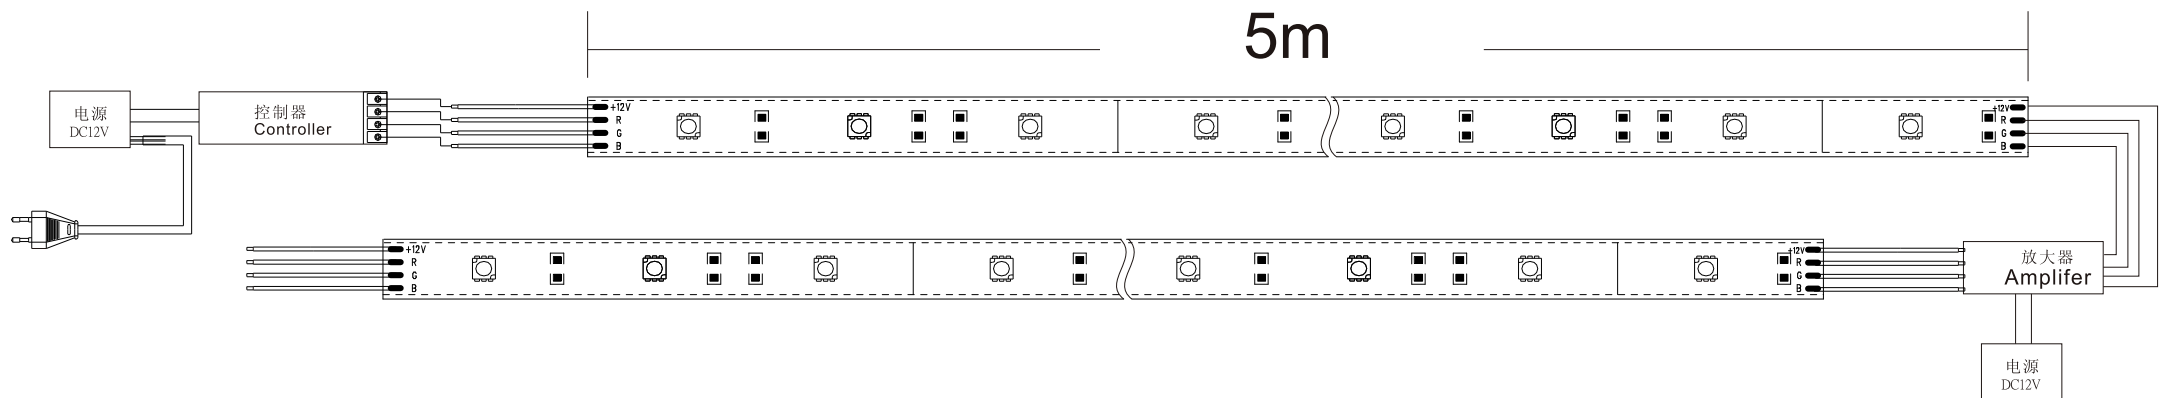

RGB LED Strip