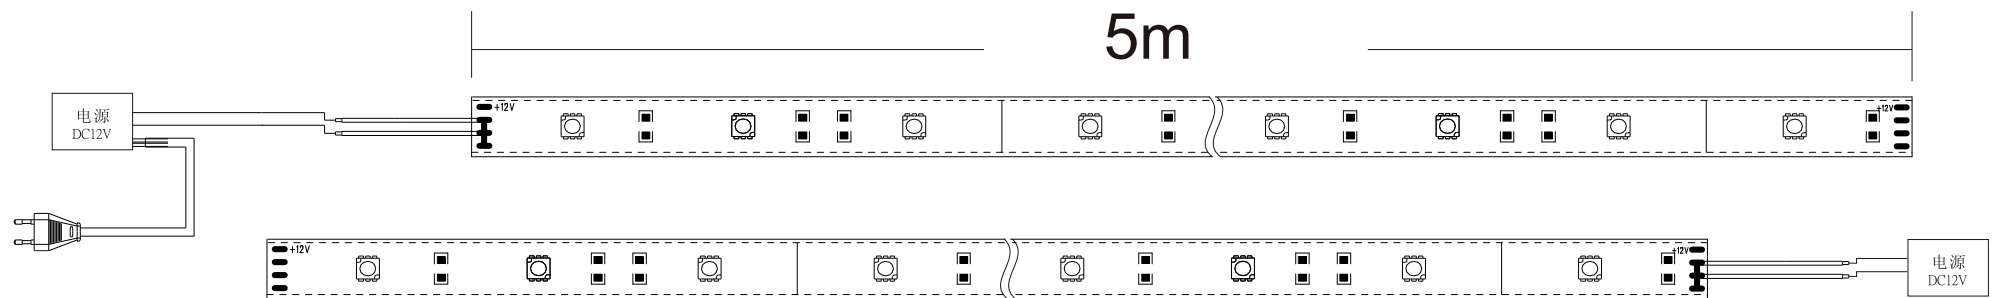

Single color LED Strip

ShenZhen LEDTEK Optoelectronics Technology Co., Ltd
ADD: 7th Floor, No. 2 building, 1 Liuxian Road, Block 67, Jia'an High Tech Industrial Park, Bao'an Shenzhen China 518102
TEL: 0755-26785388 FAX: 0755-26788290
E-mail: sales@ledtek.com.cn Http://www.ledtek.com.cn

● 深圳市镭泰光电科技有限公司
地址: 深圳市宝安区67区留仙一路甲岸科技园2号7楼
电话: 0755-26785388 传真: 0755-26788290
邮箱: sales@ledtek.com.cn Http://www.ledtek.com.cn