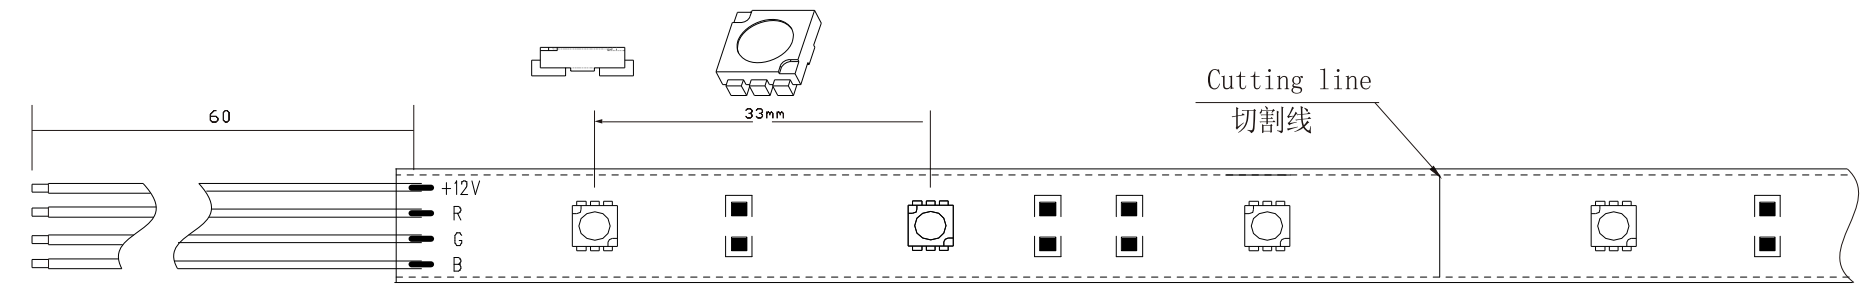

LED

DC12V+
Red color LED DC12V-
Green color LED DC12V-
Blue color LED DC12V-