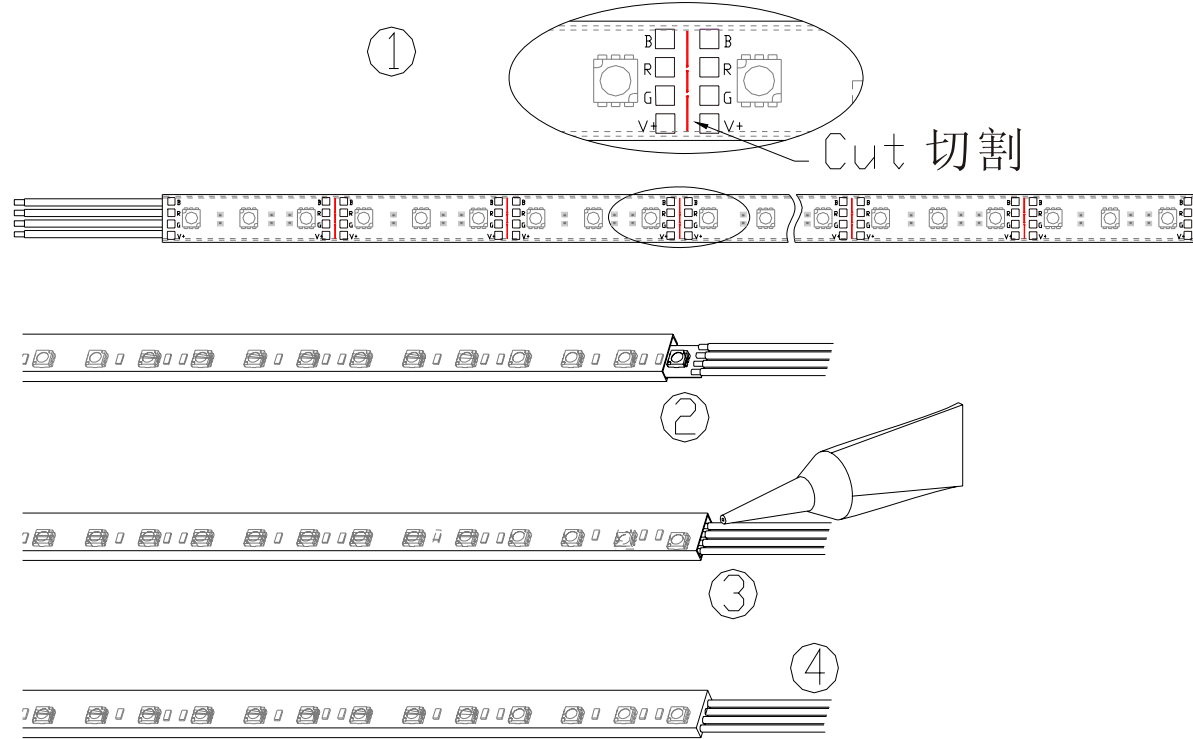

How to cut! 如何切割!

ShenZhen LEDTEK Optoelectronics Technology Co., Ltd
ADD: 7th Floor, No. 2 building, 1 Liuxian Road, Block 67, Jia'an High Tech Industrial Park, Bao'an Shenzhen China 518102
TEL: 0755-26785388 FAX: 0755-26788290
E-mail: sales@ledtek.com.cn Http://www.ledtek.com.cn

• 深圳市镭泰光电科技有限公司
地址: 深圳市宝安区67区留仙一路甲岸科技园2号7楼
电话: 0755-26785388 传真: 0755-26788290
邮箱: sales@ledtek.com.cn Http://www.ledtek.com.cn