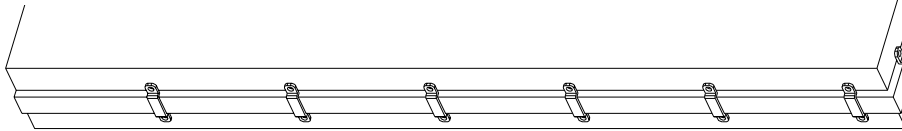

1) Layout location on installing place
2) Fix LED strip on the installing object by mounting clips
3) Have silicon in the end for waterproof
4) Connect the power supply