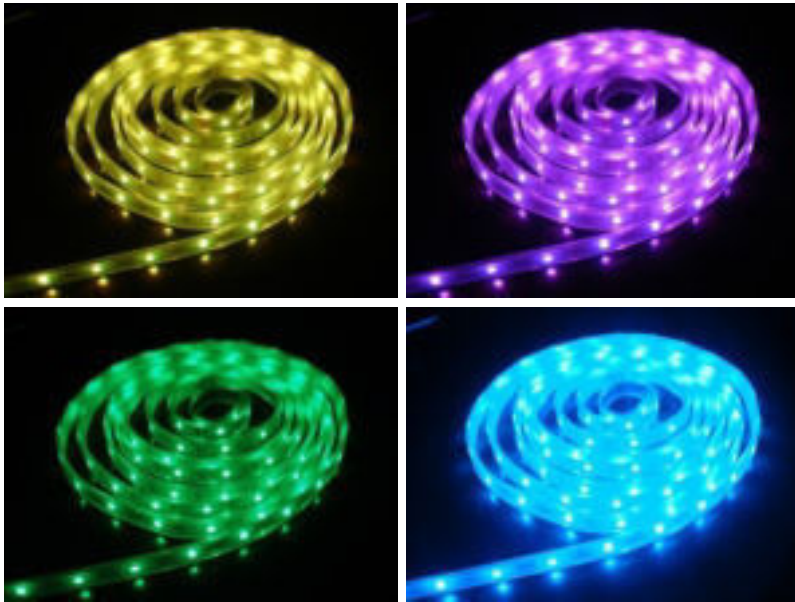

## 5050 series waterproof flexible LED strip 5050系列防水软灯条

### Features:

1. Adopt SMD 5050 series LED (3 chips in one LED);
2. Adopt Flexible circuit board, can be bended freely;
3. High brightness, 120 degree beam angle;
4. Available in full range of color including single color and RGB color;
5. Cuttable every 3 LEDs;
6. Waterproof with Mini transparent silicon tube;
7. Solid-state light source, high shock/vibration resistant
8. Input voltage is 12V DC
9. Maintenance free, easy installation

### 特点:

1. 用三合一--SMD 5050系列LED作为光源
2. 使用FPC柔性电路板，容易弯曲
3. 高亮度，120度视角
4. 可提供各种颜色，包括单色和RGB全彩色
5. 每3颗LED可以剪切
6. 使用迷你透明硅胶套防水
7. 固体光源，抗震
8. 12V电压输入
9. 免维护，安装容易

CE

RoHS

LED

DC12V+
Red color LED DC12V-
Green color LED DC12V-
Blue color LED DC12V-