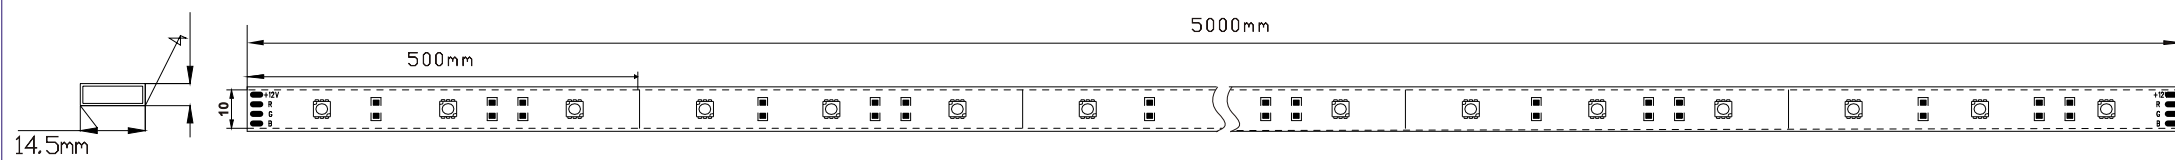

LED

DC12V+
Red color LED DC12V-
Green color LED DC12V-
Blue color LED DC12V-