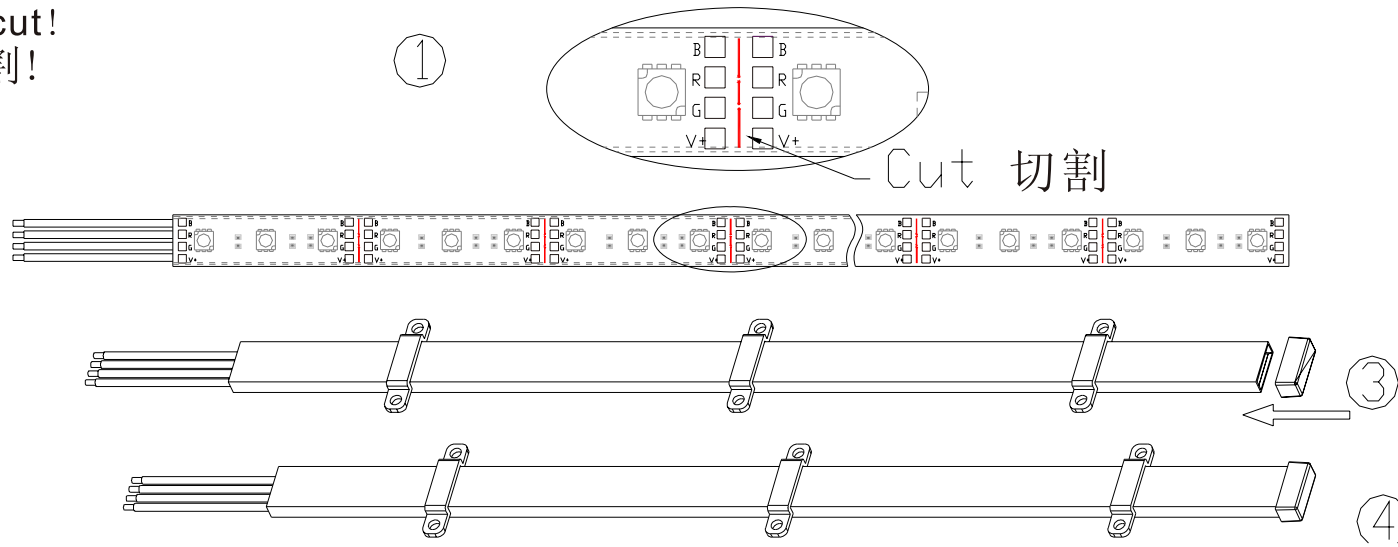

How to cut! 如何切割!

ShenZhen LEDTEK Optoelectronics Technology Co., Ltd
ADD: 7th Floor, No. 2 building, 1 Liuxian Road, Block 67, Jia'an High Tech Industrial Park, Bao'an Shenzhen China 518102
TEL: 0755-26785388 FAX: 0755-26788290
E-mail: sales@ledtek.com.cn Http://www.ledtek.com.cn

• 深圳市镭泰光电科技有限公司
地址: 深圳市宝安区67区留仙一路甲岸科技园2号7楼
电话: 0755-26785388 传真: 0755-26788290
邮箱: sales@ledtek.com.cn Http://www.ledtek.com.cn