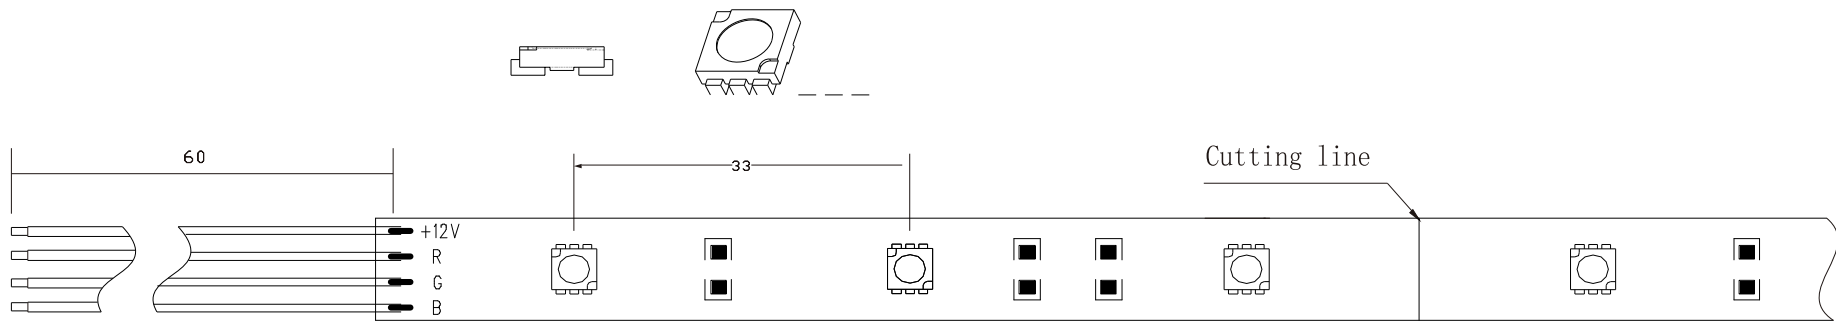

unit: mm
(单位: 毫米)

ShenZhen LEDTEK Optoelectronics Technology Co., Ltd
ADD: 7th Floor, No. 2 building, 1 Liuxian Road, Block 67, Jia'an High Tech Industrial Park, Bao'an Shenzhen China 518102
TEL: 0755-26785388 FAX: 0755-26788290
E-mail: sales@ledtek.com.cn Http://www.ledtek.com.cn

● **深圳市镭泰光电科技有限公司**
地址: 深圳市宝安区67区留仙一路甲岸科技园2号7楼
电话: 0755-26785388 传真: 0755-26788290
邮箱: sales@ledtek.com.cn Http://www.ledtek.com.cn