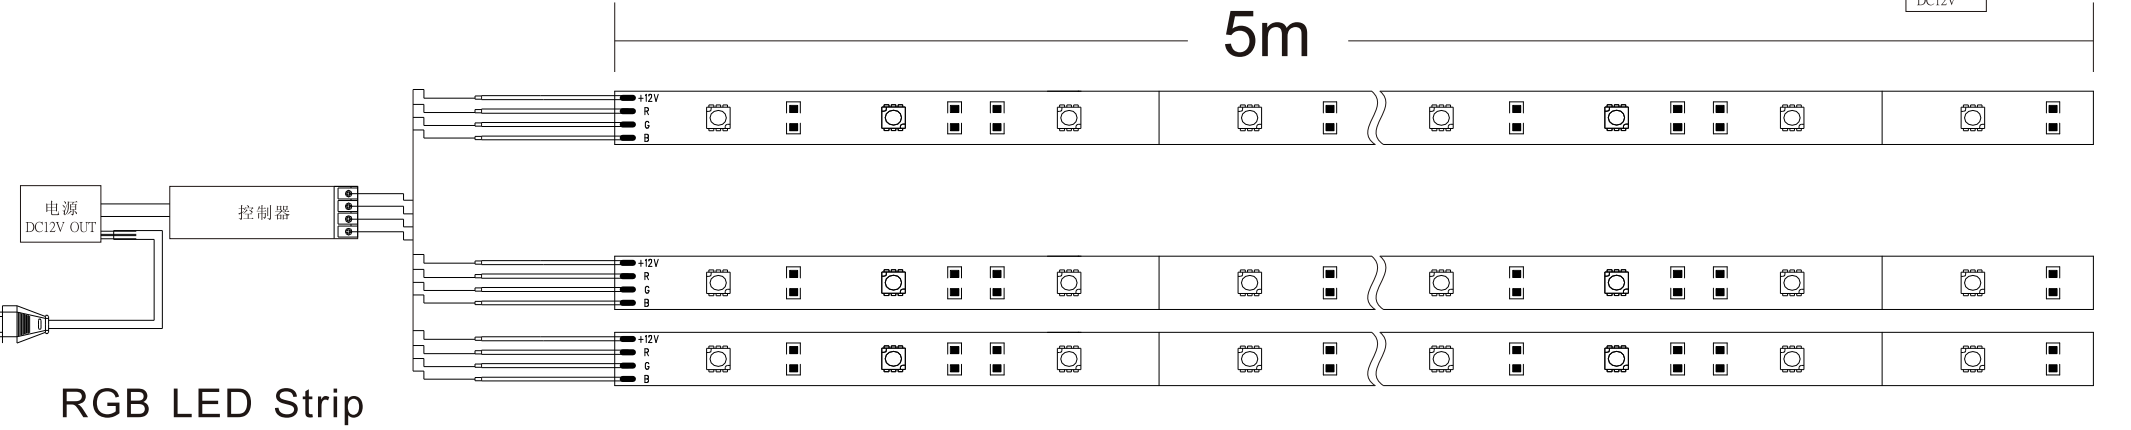

RGB LED Strip