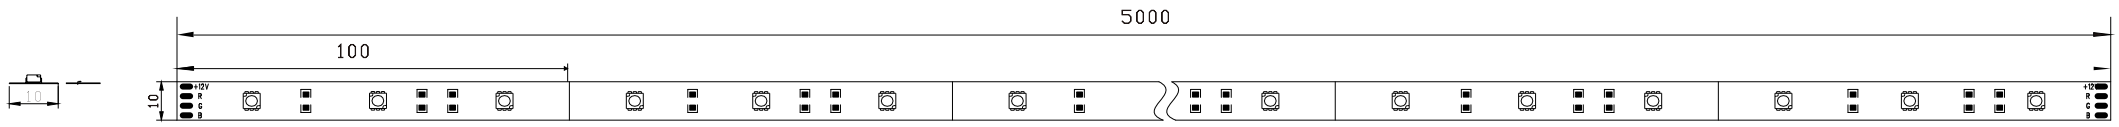

unit: mm
(单位: 毫米)

ShenZhen LEDTEK Optoelectronics Technology Co., Ltd
ADD: 7th Floor, No. 2 building, 1 Liuxian Road, Block 67, Jia'an High Tech Industrial Park, Bao'an Shenzhen China 518102
TEL: 0755-26785388 FAX: 0755-26788290
E-mail: sales@ledtek.com.cn Http://www.ledtek.com.cn

● **深圳市镭泰光电科技有限公司**
地址: 深圳市宝安区67区留仙一路甲岸科技园2号7楼
电话: 0755-26785388 传真: 0755-26788290
邮箱: sales@ledtek.com.cn Http://www.ledtek.com.cn