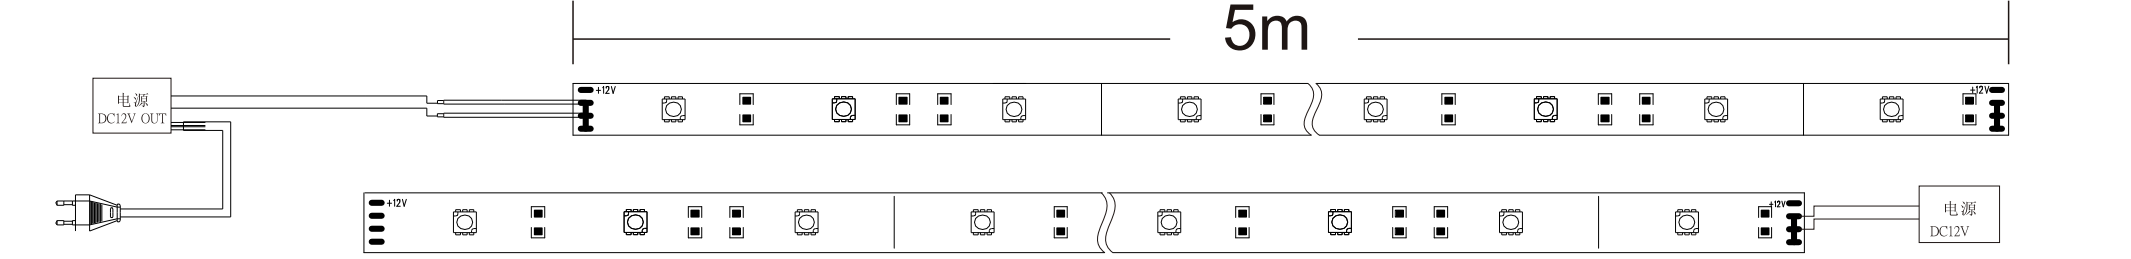

Single color LED Strip

ShenZhen LEDTEK Optoelectronics Technology Co., Ltd
ADD: 7th Floor, No. 2 building, 1 Liuxian Road, Block 67, Jia'an High Tech Industrial Park, Bao'an Shenzhen China 518102
TEL: 0755-26785388 FAX: 0755-26788290
E-mail: sales@ledtek.com.cn Http://www.ledtek.com.cn

- 深圳市镭泰光电科技有限公司
  地址: 深圳市宝安区67区留仙一路甲岸科技园2号7楼
  电话: 0755-26785388 传真: 0755-26788290
  邮箱: sales@ledtek.com.cn Http://www.ledtek.com.cn