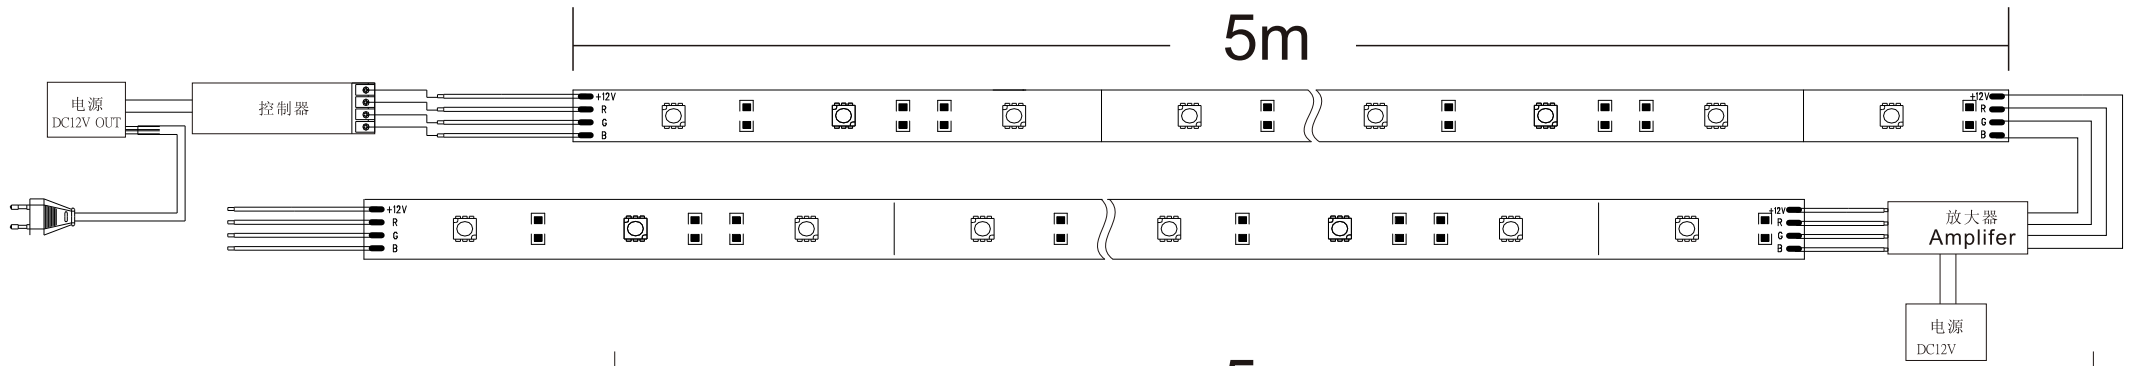

RGB LED Strip